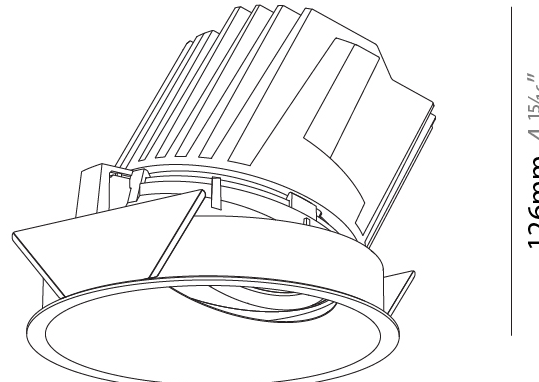

PHYSICAL

Shape: Round
Diameter (mm): 139
Diameter (in): 5 1/2
Height (mm): 126
Height (in): 4 15/16
Ceiling Thickness (mm): 10 / 12.5 / 15
Ceiling Thickness (in): 3/8 or 1/2 or 9/16
Min. Recessing Depth (mm): 140
Min. Recessing Depth (in): 5 1/2
Light Distribution: Adjustable / Asymmetric
Weight (kg): 0.811
Weight (lbs): 1.79
Fixture Finish: SSR / BKV / CWI / CRY / HAB / UFT / ITA / RUA / FTG / MYG / LOD / PUS / FRO / FUP / KIA / POP / BLS / SPG / MEY / GOH / GUM / CHC / COM / ABZ / JAG / OBR / MOS / ROR
Fixture Material: Aluminum Die Cast
Cut-out Measurements: 130mm / 5 1/8"

ELECTRICAL

Lamp Type: LED (Zhaga Standard)
Input Wattage (W): 13.2 / 16.5
Total Output Wattage (W): 12 / 14
Dimming: Tri-Mode (Non-Dimming and Phase Dimming (120Vac only) and 0-10V Dimming)
Driver Included: No
Driver Location: Recessed Housing
Driver Type: Constant Current - Universal
Driver Class: Class 2
Housing: See components
Input Voltage (V): 120 - 277
Constant Current (MA): 350

LED

Number of LEDs: 1
Color Temperature (°K): 2700 / 3000 / 3500 / 4000
Max. Delivered Lumen (lm): 690 / 760 / 823 / 840
Nominal Lumen (lm): 960 / 1070 / 1156 / 1180
CRI: >90 CRI
Lamp Life (hrs): 50000

OPTICAL

Reflector°: 10
Adjustability: Fixed

RATINGS AND CERTIFICATIONS

Certified By: Certified for North American Standards
IP rating: IP20

126mm 4 15/16"

Ø 125mm 4 15/16"
Ø 139mm 5 1/2"

130mm 5 1/8"   140mm 5 1/2"   10 | 15mm 3/8" 9/16"   30°   ↑

A