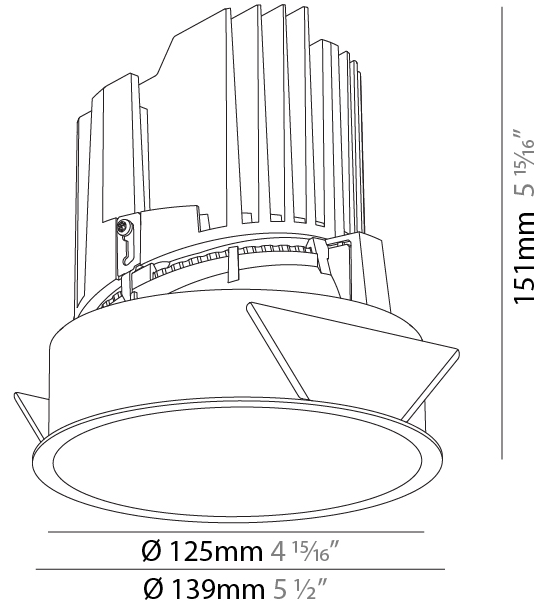

PHYSICAL

Shape: Round
Diameter (mm): 139
Diameter (in): 5 1/2
Height (mm): 151
Height (in): 5 15/16
Ceiling Thickness (mm): 10 / 12.5 / 15
Ceiling Thickness (in): 3/8 or 1/2 or 9/16
Min. Recessing Depth (mm): 170
Min. Recessing Depth (in): 6 11/16
Light Distribution: Downlight
Weight (kg): 0.921
Weight (lbs): 2.03
Fixture Finish: SSR / BKV / CWI / CRY / HAB / UFT / ITA / RUA / FTG / MYG / LOD / PUS / FRO / FUP / KIA / POP / BLS / SPG / MEY / GOH / GUM / CHC / COM / ABZ / JAG / OBR / MOS / ROR
Fixture Material: Aluminum Die Cast
Cut-out Measurements: 130mm / 5 1/8"

ELECTRICAL

Lamp Type: LED (Zhaga Standard)
Input Wattage (W): 13.2 / 16.5
Total Output Wattage (W): 12 / 14
Dimming: Tri-Mode (Non-Dimming and Phase Dimming (120Vac only) and 0-10V Dimming)
Driver Included: No
Driver Location: Recessed Housing
Driver Type: Constant Current - Universal
Driver Class: Class 2
Housing: See components
Input Voltage (V): 120 - 277
Constant Current (MA): 350

LED

Number of LEDs: 1
Color Temperature (°K): 2700 / 3000 / 3500 / 4000
Max. Delivered Lumen (lm): 870 / 970 / 1039 / 1060
Nominal Lumen (lm): 960 / 1070 / 1156 / 1180
CRI: >90 CRI
Efficiency (%): 0.905
Lamp Life (hrs): 50000

OPTICAL

Reflector: 10

RATINGS AND CERTIFICATIONS

Certified By: Certified for North American Standards
IP rating: IP20