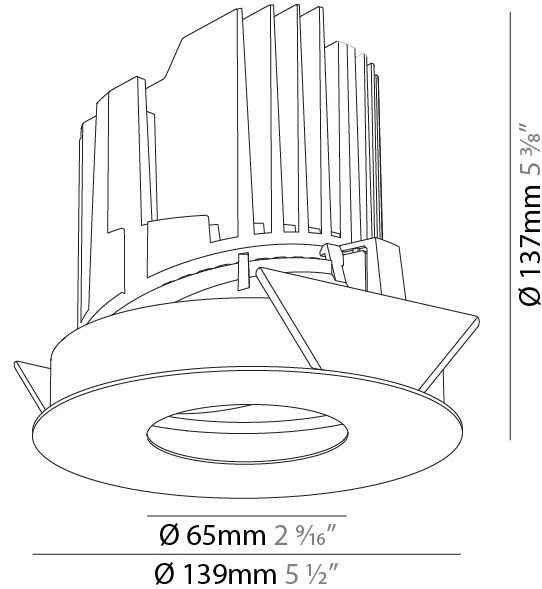

PHYSICAL

Shape: Round
Diameter (mm): 139
Diameter (in): 5 1/2
Height (mm): 126
Height (in): 4 15/16
Ceiling Thickness (mm): 10 / 12.5 / 15
Ceiling Thickness (in): 3/8 or 1/2 or 9/16
Min. Recessing Depth (mm): 140
Min. Recessing Depth (in): 5 1/2
Light Distribution: Adjustable / Downlight
Weight (kg): 0.86
Weight (lbs): 1.9
Fixture Finish: SSR / BKV / CWI / CRY / HAB / UFT / ITA / RUA / FTG / MYG / LOD / PUS / FRO / FUP / KIA / POP / BLS / SPG / MEY / GOH / GUM / CHC / COM / ABZ / JAG / OBR / MOS / ROR
Fixture Material: Aluminum Die Cast
Cut-out Measurements: 130mm / 5 1/8"

ELECTRICAL

Lamp Type: LED (Zhaga Standard)
Input Wattage (W): 13.2 / 16.5
Total Output Wattage (W): 12 / 15
Dimming: Tri-Mode (Non-Dimming and Phase Dimming (120Vac only) and 0-10V Dimming)
Driver Included: No
Driver Location: Recessed Housing
Driver Type: Constant Current - Universal
Housing: See components
Input Voltage (V): 120 - 277
Constant Current (MA): 350

LED

Number of LEDs: 1
Color Temperature (°K): 2700 / 3000 / 3500 / 4000
Max. Delivered Lumen (lm): 810 / 900 / 970 / 990
Nominal Lumen (lm): 960 / 1070 / 1156 / 1180
CRI: >90 CRI
Lamp Life (hrs): 50000

OPTICAL

Reflector°: 10
Adjustability: Rotational 355°; Tilt 30°

RATINGS AND CERTIFICATIONS

Certified By: Certified for North American Standards
IP rating: IP20

PROJECT	_____
TYPE	_____
SPECIFIER	_____
QUANTITY	_____
DATE	_____