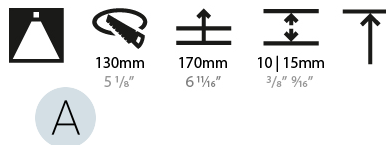

PHYSICAL

Shape: Round
Diameter (mm): 139
Diameter (in): 5 1/2
Height (mm): 151
Height (in): 5 15/16
Ceiling Thickness (mm): 10 / 12.5 / 15
Ceiling Thickness (in): 3/8 or 1/2 or 9/16
Min. Recessing Depth (mm): 170
Min. Recessing Depth (in): 6 11/16
Light Distribution: Downlight
Weight (kg): 0.921
Weight (lbs): 2.03
Fixture Finish: SSR / BKV / CWI / CRY / HAB / UFT / ITA / RUA / FTG / MYG / LOD / PUS / FRO / FUP / KIA / POP / BLS / SPG / MEY / GOH / GUM / CHC / COM / ABZ / JAG / OBR / MOS / ROR
Fixture Material: Aluminum Die Cast
Cut-out Measurements: 130mm / 5 1/8"

ELECTRICAL

Lamp Type: LED (Zhaga Standard)
Input Wattage (W): 13.2 / 16.5
Total Output Wattage (W): 12 / 14
Dimming: Tri-Mode (Non-Dimming and Phase Dimming (120Vac only) and 0-10V Dimming)
Driver Included: No
Driver Location: Recessed Housing
Driver Type: Constant Current - Universal
Driver Class: Class 2
Housing: See components
Input Voltage (V): 120 - 277
Constant Current (MA): 350

LED

Number of LEDs: 1
Color Temperature (°K): 2700 / 3000 / 3500 / 4000
Max. Delivered Lumen (lm): 870 / 970 / 1039 / 1060
Nominal Lumen (lm): 960 / 1070 / 1156 / 1180
CRI: >90 CRI
Efficiency (%): 0.905
Lamp Life (hrs): 50000

OPTICAL

Reflector: 10

RATINGS AND CERTIFICATIONS

Certified By: Certified for North American Standards
IP rating: IP20