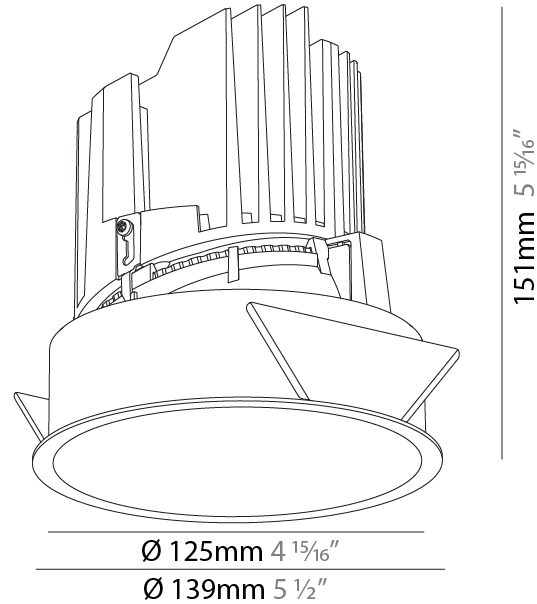

PHYSICAL

Shape: Round
Diameter (mm): 139
Diameter (in): 5 1/2
Height (mm): 151
Height (in): 5 15/16
Ceiling Thickness (mm): 10 / 12.5 / 15
Ceiling Thickness (in): 3/8 or 1/2 or 9/16
Min. Recessing Depth (mm): 170
Min. Recessing Depth (in): 6 11/16
Light Distribution: Downlight
Weight (kg): 0.946
Weight (lbs): 2.09
Fixture Finish: SSR / BKV / CWI / CRY / HAB / UFT / ITA / RUA / FTG / MYG / LOD / PUS / FRO / FUP / KIA / POP / BLS / SPG / MEY / GOH / GUM / CHC / COM / ABZ / JAG / OBR / MOS / ROR
Fixture Material: Aluminum Die Cast
Cut-out Measurements: 130mm / 5 1/8"

ELECTRICAL

Lamp Type: LED (Zhaga Standard)
Input Wattage (W): 13.2 / 16.5
Total Output Wattage (W): 12 / 14
Dimming: Tri-Mode (Non-Dimming and Phase Dimming (120Vac only) and 0-10V Dimming)
Driver Included: No
Driver Location: Recessed Housing
Driver Type: Constant Current - Universal
Driver Class: Class 2
Housing: See components
Input Voltage (V): 120 - 277
Constant Current (MA): 350

LED

Number of LEDs: 1
Color Temperature (°K): 2700 / 3000 / 3500 / 4000
Max. Delivered Lumen (lm): 810 / 900 / 970 / 990
Nominal Lumen (lm): 960 / 1070 / 1156 / 1180
CRI: >90 CRI
Efficiency (%): 0.905
Lamp Life (hrs): 50000

OPTICAL

Reflector: 10

RATINGS AND CERTIFICATIONS

Certified By: Certified for North American Standards
IP rating: IP54