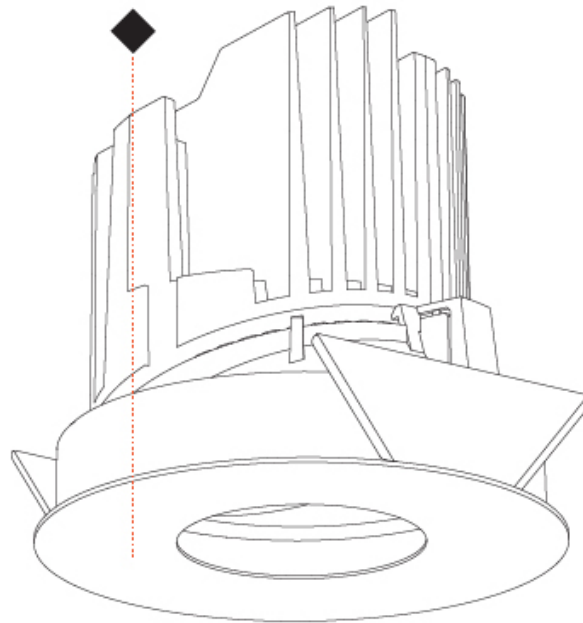

BIONIQ ROUND PINHOLE RECESSED

A37855-

PROJECT

TYPE

SPECIFIER

QUANTITY

DATE