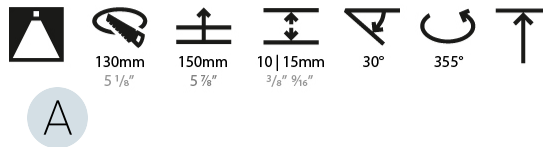

PHYSICAL

Shape: Round
Diameter (mm): 139
Diameter (in): 5 1/2
Height (mm): 137
Height (in): 5 3/8
Ceiling Thickness (mm): 10 / 12.5 / 15
Ceiling Thickness (in): 3/8 or 1/2 or 9/16
Min. Recessing Depth (mm): 150
Min. Recessing Depth (in): 5 7/8
Light Distribution: Adjustable / Downlight
Weight (kg): 0.805
Weight (lbs): 1.77
Fixture Finish: SSR / BKV / CWI / CRY / HAB / UFT / ITA / RUA / FTG / MYG / LOD / PUS / FRO / FUP / KIA / POP / BLS / SPG / MEY / GOH / GUM / CHC / COM / ABZ / JAG / OBR / MOS / ROR
Fixture Material: Aluminum Die Cast
Cut-out Measurements: 130mm / 5 1/8"

ELECTRICAL

Lamp Type: LED (Zhaga Standard)
Input Wattage (W): 13.2 / 16.5
Total Output Wattage (W): 12 / 14
Dimming: Tri-Mode (Non-Dimming and Phase Dimming (120Vac only) and 0-10V Dimming)
Driver Included: No
Driver Location: Recessed Housing
Driver Type: Constant Current - Universal
Driver Class: Class 2
Housing: See components
Input Voltage (V): 120 - 277
Constant Current (MA): 350

LED

Number of LEDs: 1
Color Temperature (°K): 2700 / 3000 / 3500 / 4000
Max. Delivered Lumen (lm): 870 / 970 / 1039 / 1060
Nominal Lumen (lm): 960 / 1070 / 1156 / 1180
CRI: >90 CRI
Efficiency (%): 0.905
Lamp Life (hrs): 50000

OPTICAL

Reflector°: 10
Optic°: Lens Pack - No Lens
Adjustability: Rotational 355°; Tilt 30°

RATINGS AND CERTIFICATIONS

Certified By: CSA Certified to UL and CSA Standards
IP rating: IP20