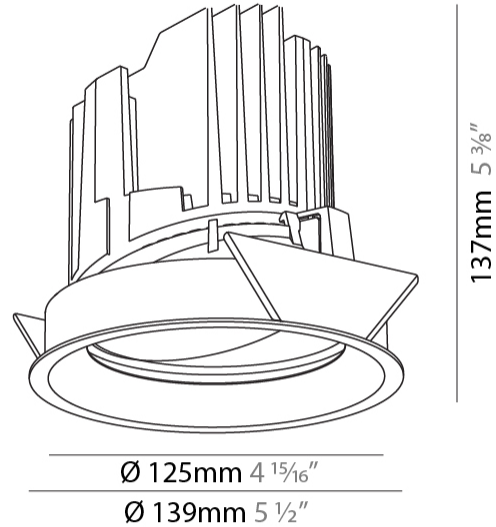

PHYSICAL

Shape: Round
Diameter (mm): 139
Diameter (in): 5 1/2
Height (mm): 137
Height (in): 5 3/8
Ceiling Thickness (mm): 10 / 12.5 / 15
Ceiling Thickness (in): 3/8 or 1/2 or 9/16
Min. Recessing Depth (mm): 150
Min. Recessing Depth (in): 5 7/8
Light Distribution: Adjustable / Downlight
Weight (kg): 0.805
Weight (lbs): 1.77
Fixture Finish: SSR / BKV / CWI / CRY / HAB / UFT / ITA / RUA / FTG / MYG / LOD / PUS / FRO / FUP / KIA / POP / BLS / SPG / MEY / GOH / GUM / CHC / COM / ABZ / JAG / OBR / MOS / ROR
Fixture Material: Aluminum Die Cast
Cut-out Measurements: 130mm / 5 1/8"

ELECTRICAL

Lamp Type: LED (Zhaga Standard)
Input Wattage (W): 13.2 / 16.5
Total Output Wattage (W): 12 / 14
Dimming: Tri-Mode (Non-Dimming and Phase Dimming (120Vac only) and 0-10V Dimming)
Driver Included: No
Driver Location: Recessed Housing
Driver Type: Constant Current - Universal
Driver Class: Class 2
Housing: See components
Input Voltage (V): 120 - 277
Constant Current (MA): 350

LED

Number of LEDs: 1
Color Temperature (°K): 2700 / 3000 / 3500 / 4000
Max. Delivered Lumen (lm): 870 / 970 / 1039 / 1060
Nominal Lumen (lm): 960 / 1070 / 1156 / 1180
CRI: >90 CRI
Efficiency (%): 0.905
Lamp Life (hrs): 50000

OPTICAL

Reflector°: 10
Optic°: Lens Pack - No Lens
Adjustability: Rotational 355°; Tilt 30°

RATINGS AND CERTIFICATIONS

Certified By: CSA Certified to UL and CSA Standards
IP rating: IP20